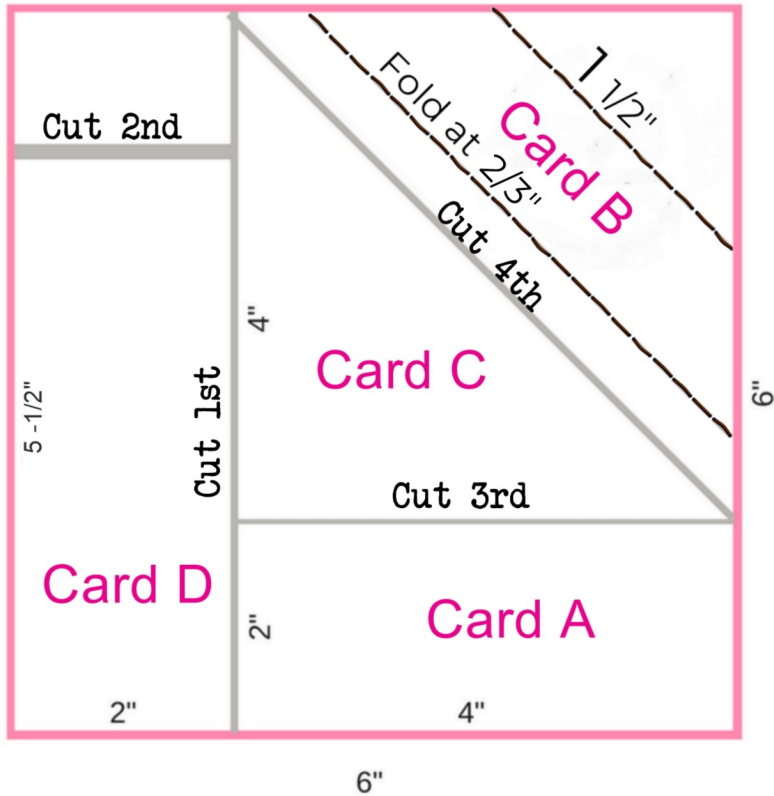

Christmas in July Card Class

Shaded Spruce Cardstock

Card A 1" x 5"

Card B 1 - 1/2"

Card C 1/2" x 8 - 1/2"

Card D 1/2" x 5 - 1/2"